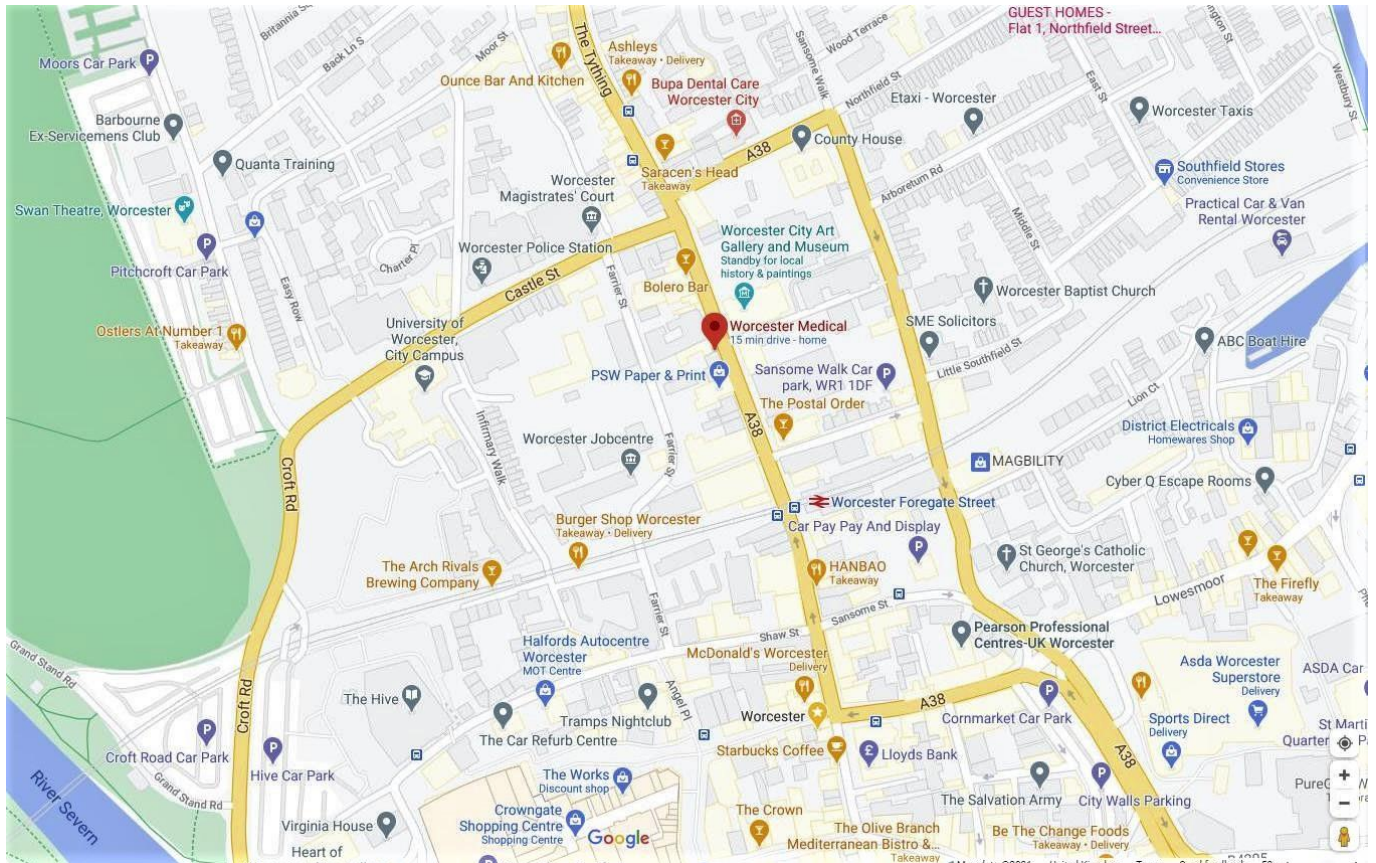

OET Venue information for Candidates

Venue Name: Worcester Medical UK

Test Venue Address: Kingsway House, 40 Foregate Street, Worcester WR1 1EE

Delivery of test paper Address: Kingsway House, 40 Foregate Street, Worcester WR1 1EE

Parking:

1) Taylors Lane – opposite the front of Kingsway House in Foregate Street. This is a privately operated car park, 2 minutes' walk.

2) Pitchcroft – at the end of Castle Street by the racecourse. This is a council operated car park that is only open to the public on Saturdays and Sundays. You can pay with Ringo, 5 minutes' walk.

Public Transport links:

RAIL: We are located 100m from Worcester Foregate Street Station. Come out of the station and turn RIGHT. Cross the road and keep walking past the Odeon Cinema. Kingsway House is 100m on your left.

BUS: The Crowngate Bus Station (& Crowngate Shopping Centre) is approximately 500m from Kingsway House. Exit the bus station on the UPHILL side and keep walking to the traffic lights with McDonalds on the corner. Turn left and walk another 400m. Kingsway House is on your left.